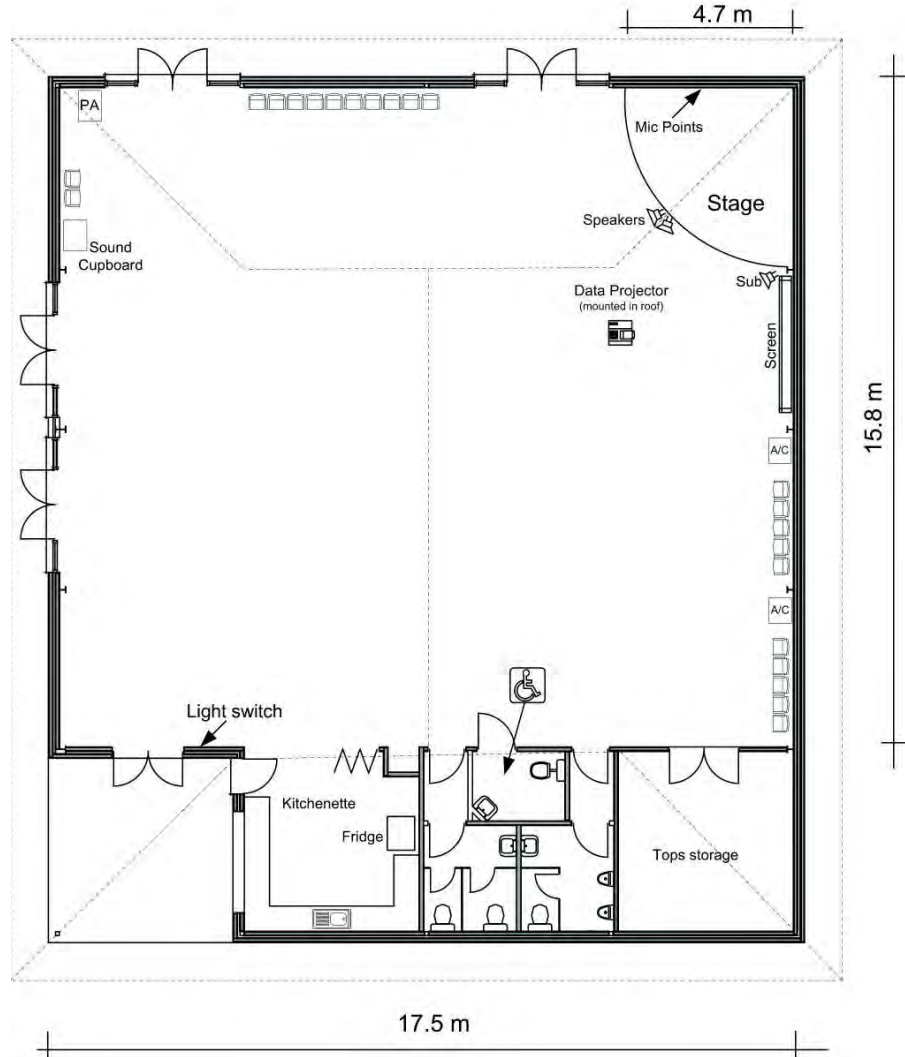

Waratah Meeting Room

Complementary AV Equipment	Room Facilities
- Sound system 8 Channel mixer 4 Microphones, leads & stands 2 foldback speakers - CD/DVD / VHS Player - Data projector - RGB laptop lead - Power lead / Power board	- Lecturn 300 Chairs 12 Tables - Stage - A/C “Zip” Hot water heater - Fridge - OHP - Portable white board - Table Tennis Table