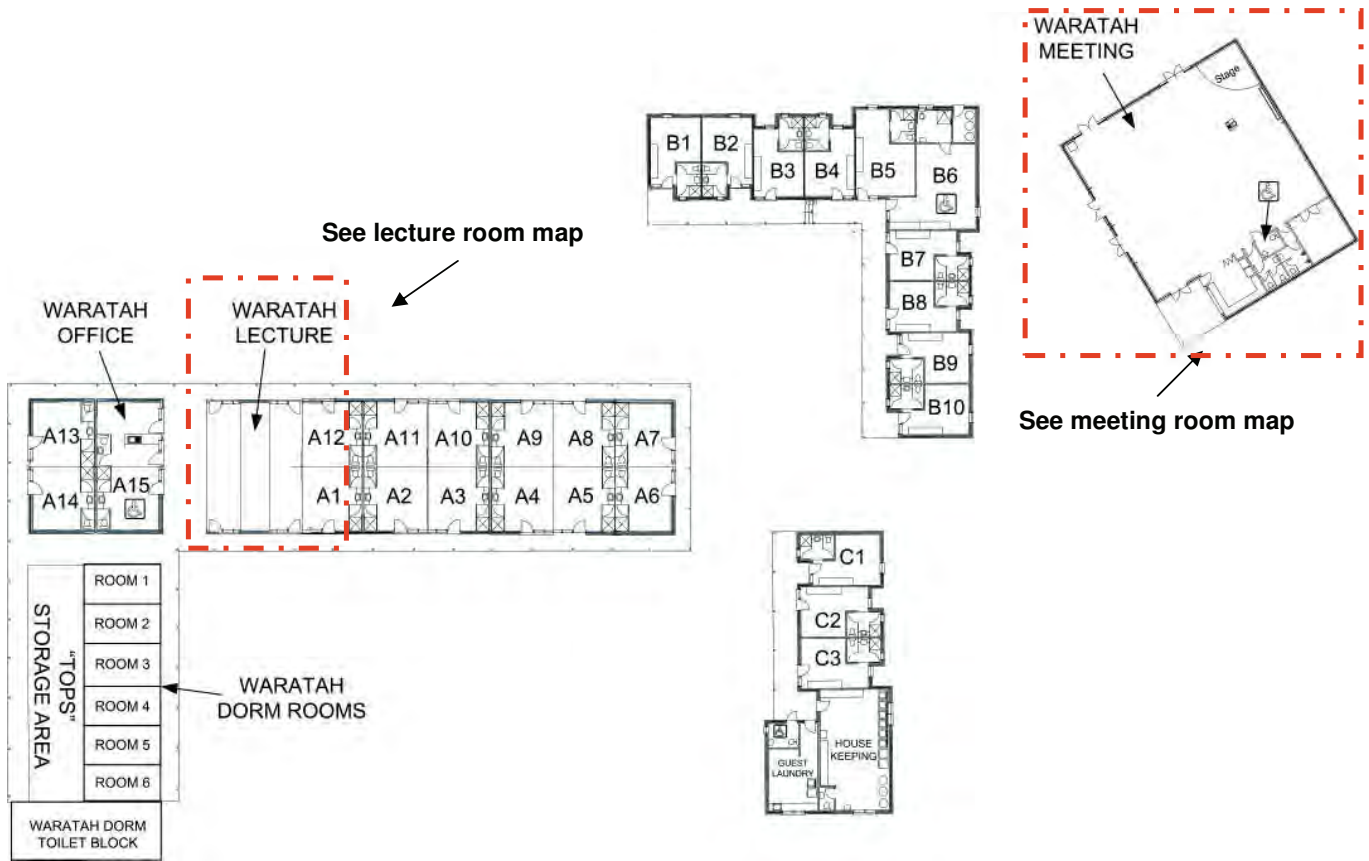

Waratah Site Map

Bedrooms		Complementary Sports Equipment
All ensuited bedrooms		Basketball Football Volleyball Soccer Ball 4 Tennis racquets 2 tennis balls
Rooms		
A1 to A14	3 upper bunks 2 lower bunks & 1 double bed	
A15 (disabled)	3 upper bunks 2 lower bunks & 1 double bed	
B1 to B4	3 upper bunks 3 lower bunks	
B5	3 upper bunks 2 lower bunks & 1 double bed	
B6 (disabled)	2 upper bunks 2 lower bunks 1 double bed	
B7 to B10	3 upper bunks 3 lower bunks	
C1 to C3	3 upper bunks 3 lower bunks	
28 bedrooms		
Total 167 beds		

Waratah Meeting Room

Complementary AV Equipment	Room Facilities
<ul style="list-style-type: none"> Sound system 8 Channel mixer 4 Microphones, leads & stands 2 foldback speakers CD/DVD / VHS Player Data projector RGB laptop lead Power lead / Power board 	<ul style="list-style-type: none"> Lecturn 300 Chairs 12 Tables Stage A/C “Zip” Hot water heater Fridge OHP Portable white board Table Tennis Table

Waratah Lecture Room

3 tiered stepped room

Room Facilities

3 tiered room
OHP screen
2 tables
50 chairs

Waratah bedroom configuration

Waratah Bedroom Configuration

A Block

Room	Double Bed	Single Bed	Lower Bunk	Upper Bunk	Disabled Room	Total Beds
A 1	1		2	3		6
A 2	1		2	3		6
A 3	1		2	3		6
A 4	1		2	3		6
A 5	1		2	3		6
A 6	1		2	3		6
A 7	1		2	3		6
A 8	1		2	3		6
A 9	1		2	3		6
A 10	1		2	3		6
A 11	1		2	3		6
A 12	1		2	3		6
A 13	1		2	3		6
A 14	1		2	3		6
A 15	1		2	3	Yes	6
Total	15		30	45	1 Room	90

B Block

Room	Double Bed	Single Bed	Lower Bunk	Upper Bunk	Disabled Room	Total Beds
B 1			3	3		6
B 2			3	3		6
B 3			3	3		6
B 4			3	3		6
B 5	1		2	3		6
B 6	1		2	2	Yes	5
B 7			3	3		6
B 8			3	3		6
B 9			3	3		6
B 10			3	3		6
Total	2		28	29	1 Room	59